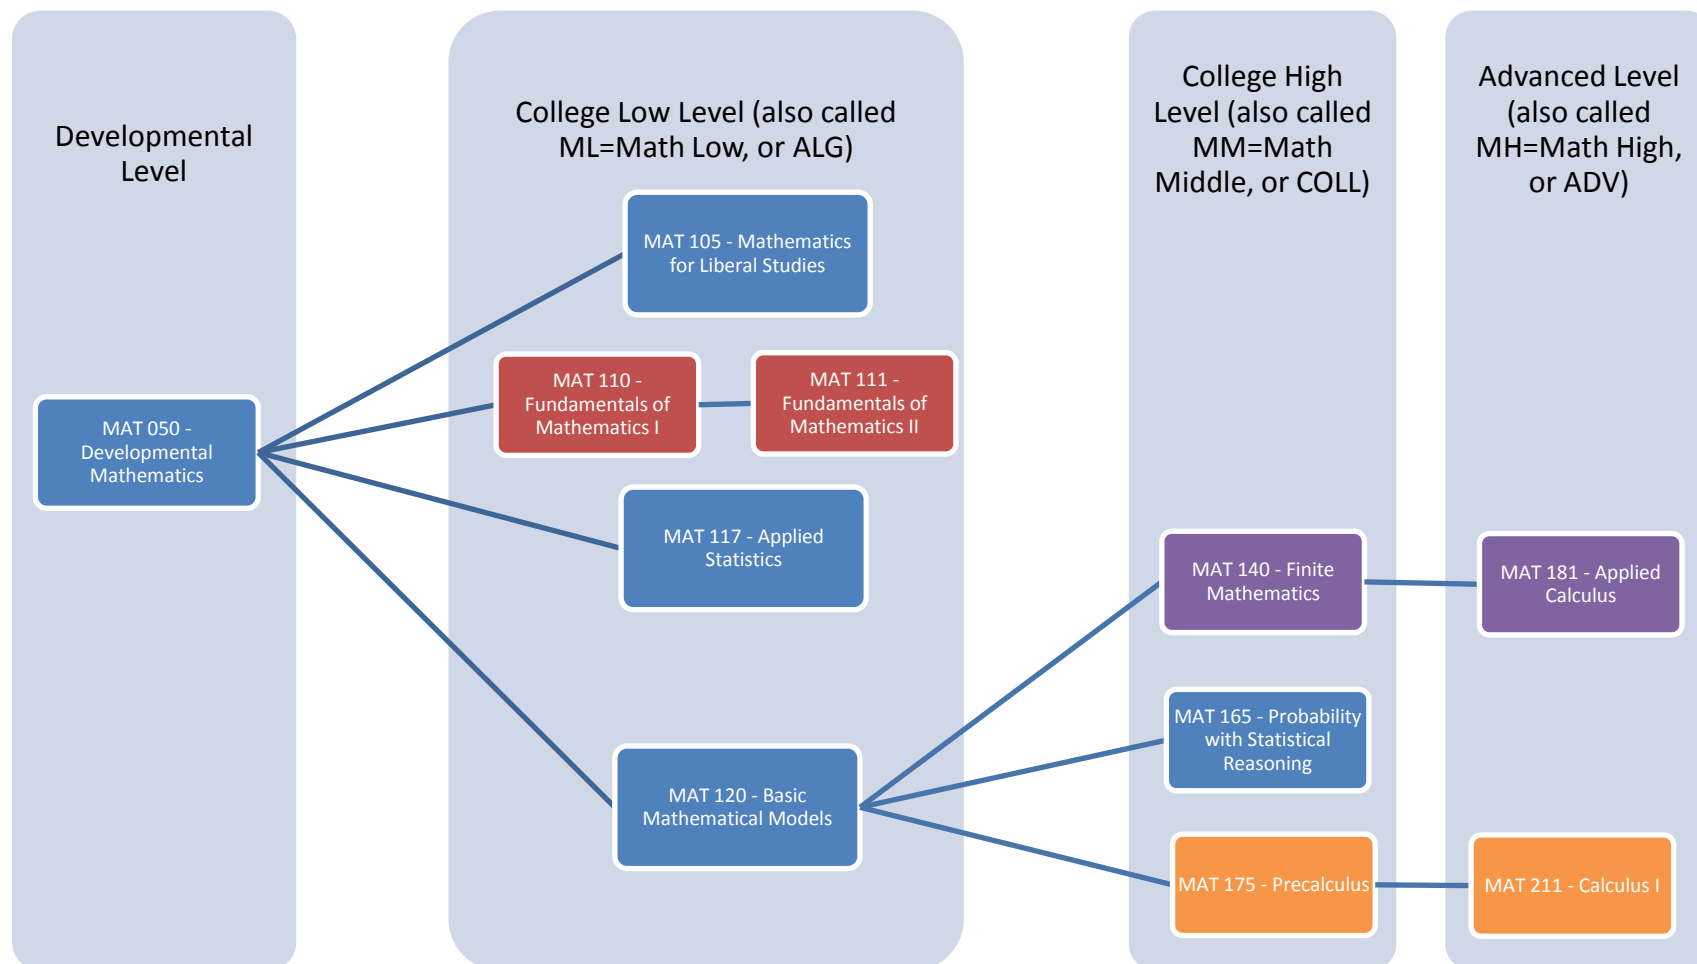

## Mathematics General Education Advising

- MAT 105 is designed for students in any major.
- MAT 110 and MAT 111 are designed for Elementary Education majors.
- MAT 117 is designed for students in any major, including but not limited to the following: biology; any of the social sciences (Sociology, Social Work, Psychology, Political Science, etc.).
- MAT 120 is designed for students who need the course as a prerequisite for MAT 140, MAT 165, or MAT 175
- MAT 140 and MAT 181 are designed for students majoring in business.
- MAT 165 is designed for students in any major.
- MAT 175 and MAT 211 are designed for students majoring in mathematics or science (including computer science).